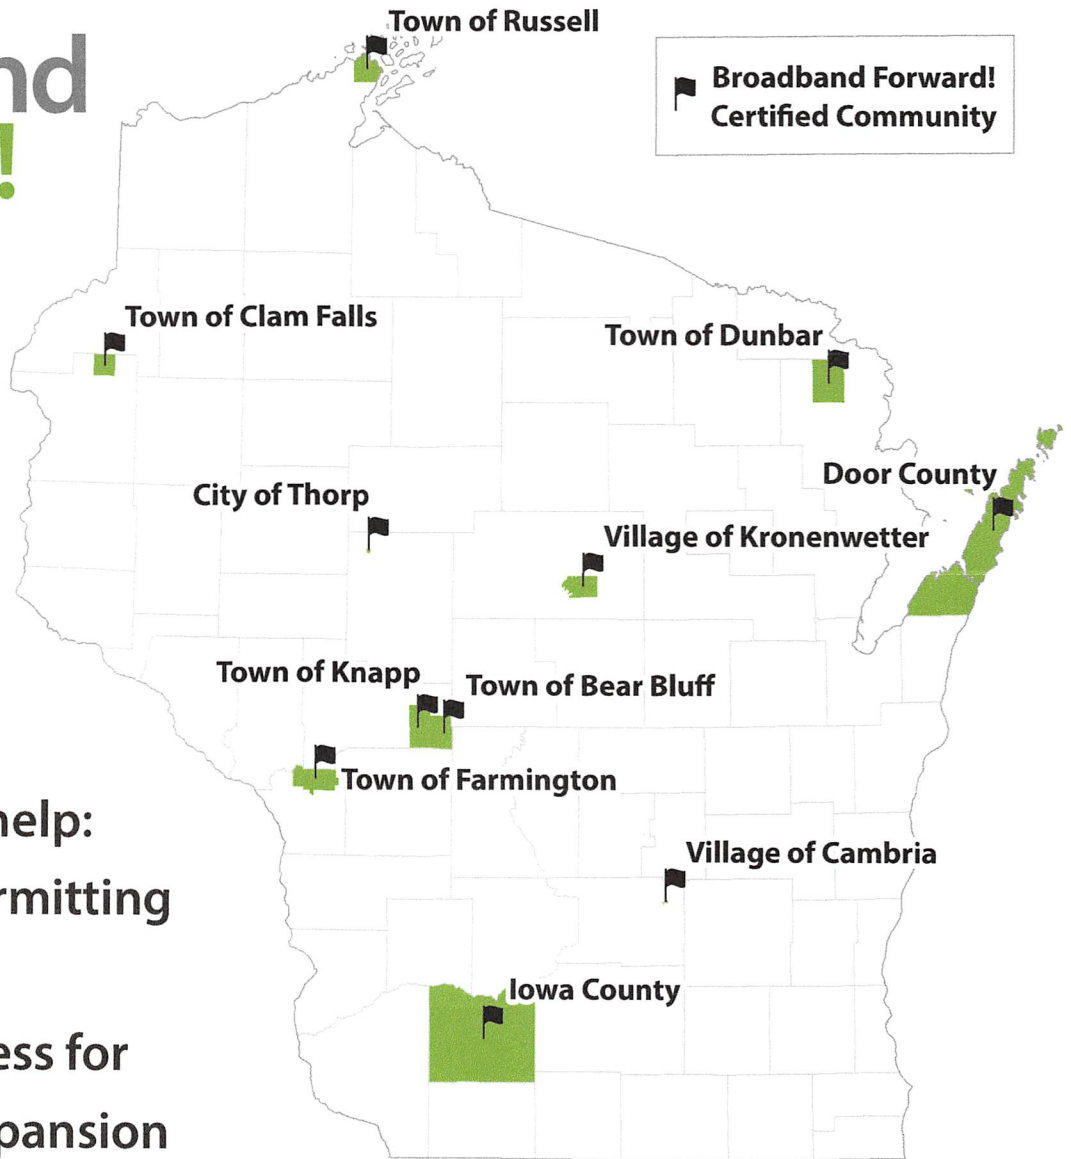

BROADBAND FORWARD! COMMUNITY CERTIFICATION PROGRAM

Presented by the Wisconsin Broadband Office

Take the first steps in reducing obstacles to broadband investment

Certification can help:

- ✔ Streamline permitting process
- ✔ Signal eagerness for broadband expansion

CERTIFY YOUR COMMUNITY

TO GET STARTED VISIT:

<https://psc.wi.gov/Pages/Programs/BroadbandForward.aspx>